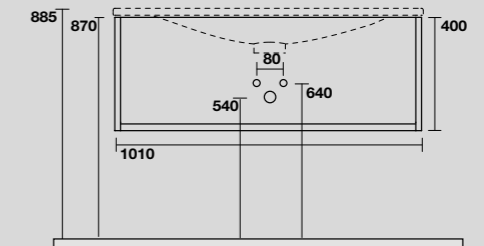

547031
 SHAPE lavabo cm 102x52 cm incasso monoforo nero matt
 (tre fori a richiesta).
*SHAPE 102x52 cm single hole matt black washbasin
 (three holes on demand).*

LAVABO SHAPE 102 CM
SHAPE 102 CM WASHBASIN

SHAPE MOBILE SOSPESO
SHAPE WALL-HUNG VANITY UNIT

9325k1
 SHAPE mobile sospeso bianco con frontale rovere
 per lavabo shape 102 cm e sifone salvaspazio.
*SHAPE white wall-hung vanity unit with oak front panel and
 space-saving bottle trap for 102 cm Shape washbasin.*

9325k1
 SHAPE mobile sospeso bianco con frontale rovere
 per lavabo shape 102 cm e sifone salvaspazio.
*SHAPE white wall-hung vanity unit with oak front panel and
 space-saving bottle trap for 102 cm Shape washbasin.*

SHAPE MOBILE SOSPESO PER LAVABO SHAPE 102 CM
WALL-HUNG VANITY UNIT FOR 102 CM SHAPE WASHBASIN

LAVABO SHAPE 122 CM
SHAPE 122 CM WASHBASIN

548001
 SHAPE lavabo 122x52 cm incasso monoforo bianco
 (tre fori a richiesta).
 SHAPE 122x52 cm single hole white washbasin
 (three holes on demand).