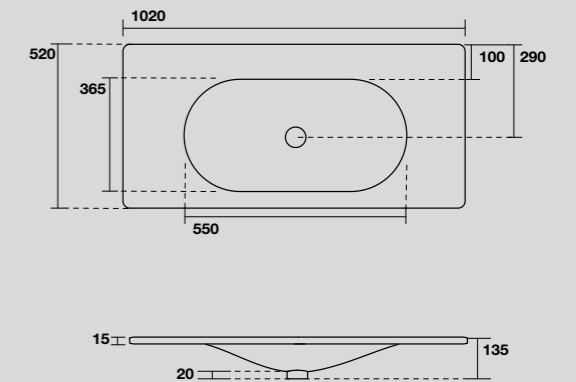

LAVABO SHAPE 102 CM
SHAPE 102 CM WASHBASIN

547001
 SHAPE lavabo 102x52 cm incasso monoforo bianco
 (tre fori a richiesta).
*SHAPE 102x52 cm single hole white washbasin
 (three holes on demand).*

547030
 SHAPE lavabo 102x52 cm incasso monoforo bianco matt
 (tre fori a richiesta).
*SHAPE 102x52 cm single hole matt white washbasin
 (three holes on demand).*

547031
 SHAPE lavabo cm 102x52 cm incasso monoforo nero matt
 (tre fori a richiesta).
*SHAPE 102x52 cm single hole matt black washbasin
 (three holes on demand).*

LAVABO SHAPE 102 CM
SHAPE 102 CM WASHBASIN

SHAPE MOBILE SOSPESO PER LAVABO SHAPE 102 CM
WALL-HUNG VANITY UNIT FOR 102 CM SHAPE WASHBASIN

LAVABO SHAPE 122 CM
SHAPE 122 CM WASHBASIN

548001
 SHAPE lavabo 122x52 cm incasso monoforo bianco
 (tre fori a richiesta).
 SHAPE 122x52 cm single hole white washbasin
 (three holes on demand).

548030
 SHAPE lavabo 122x52 cm incasso monoforo bianco matt
 (tre fori a richiesta).
 SHAPE 122x52 cm single hole matt white washbasin
 (three holes on demand).

548031
 SHAPE lavabo 122x52 cm incasso monoforo nero matt
 (tre fori a richiesta).
 SHAPE 122x52 cm single hole matt black washbasin
 (three holes on demand).