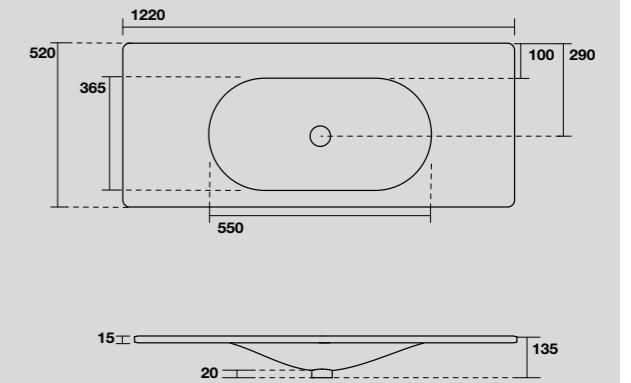

SHAPE MOBILE SOSPESO PER LAVABO SHAPE 102 CM
WALL-HUNG VANITY UNIT FOR 102 CM SHAPE WASHBASIN

LAVABO SHAPE 122 CM
SHAPE 122 CM WASHBASIN

548001
 SHAPE lavabo 122x52 cm incasso monoforo bianco
 (tre fori a richiesta).
 SHAPE 122x52 cm single hole white washbasin
 (three holes on demand).

548030
 SHAPE lavabo 122x52 cm incasso monoforo bianco matt
 (tre fori a richiesta).
 SHAPE 122x52 cm single hole matt white washbasin
 (three holes on demand).

548031
 SHAPE lavabo 122x52 cm incasso monoforo nero matt
 (tre fori a richiesta).
 SHAPE 122x52 cm single hole matt black washbasin
 (three holes on demand).

LAVABO SHAPE 122 CM
SHAPE 122 CM WASHBASIN

SHAPE MOBILE SOSPESO
SHAPE WALL-HUNG VANITY UNIT

9325k3
 SHAPE mobile bianco con frontale rovere
 per lavabo shape 122 cm e sifone salvaspazio.
 SHAPE white wall-hung vanity unit with oak front panel and
 space-saving bottle trap for 122 cm Shape washbasin.