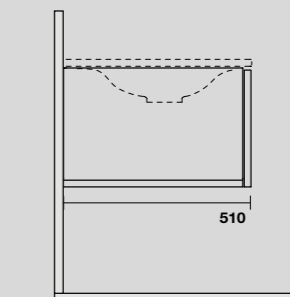

LAVABO SHAPE 102 CM
SHAPE 102 CM WASHBASIN

547001
 SHAPE lavabo 102x52 cm incasso monoforo bianco
 (tre fori a richiesta).
*SHAPE 102x52 cm single hole white washbasin
 (three holes on demand).*

547030
 SHAPE lavabo 102x52 cm incasso monoforo bianco matt
 (tre fori a richiesta).
*SHAPE 102x52 cm single hole matt white washbasin
 (three holes on demand).*

547031
 SHAPE lavabo cm 102x52 cm incasso monoforo nero matt
 (tre fori a richiesta).
*SHAPE 102x52 cm single hole matt black washbasin
 (three holes on demand).*

LAVABO SHAPE 102 CM
SHAPE 102 CM WASHBASIN

SHAPE MOBILE SOSPESO
SHAPE WALL-HUNG VANITY UNIT

9325k1
 SHAPE mobile sospeso bianco con frontale rovere
 per lavabo shape 102 cm e sifone salvaspazio.
*SHAPE white wall-hung vanity unit with oak front panel and
 space-saving bottle trap for 102 cm Shape washbasin.*

SHAPE MOBILE SOSPESO PER LAVABO SHAPE 102 CM
WALL-HUNG VANITY UNIT FOR 102 CM SHAPE WASHBASIN

LAVABO SHAPE 122 CM
SHAPE 122 CM WASHBASIN

548001
 SHAPE lavabo 122x52 cm incasso monoforo bianco
 (tre fori a richiesta).
 SHAPE 122x52 cm single hole white washbasin
 (three holes on demand).