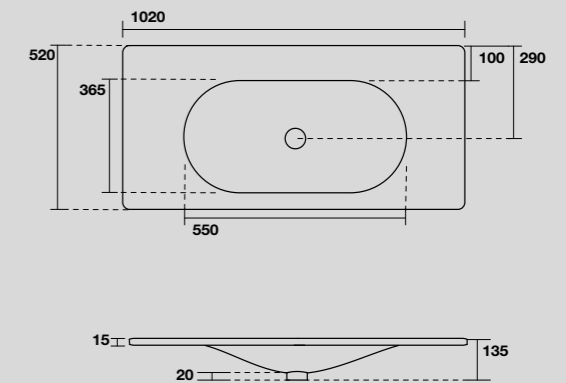

LAVABO SHAPE 102 CM
SHAPE 102 CM WASHBASIN

547001
SHAPE lavabo 102x52 cm incasso monoforo bianco (tre fori a richiesta).
SHAPE 102x52 cm single hole white washbasin (three holes on demand).

547030
SHAPE lavabo 102x52 cm incasso monoforo bianco matt (tre fori a richiesta).
SHAPE 102x52 cm single hole matt white washbasin (three holes on demand).

547031
SHAPE lavabo 102x52 cm incasso monoforo nero matt (tre fori a richiesta).
SHAPE 102x52 cm single hole matt black washbasin (three holes on demand).

LAVABO SHAPE 102 CM
SHAPE 102 CM WASHBASIN

LOUISE STRUTTURA A TERRA
LOUISE FLOOR-STANDING VANITY UNIT

9333k1
LOUISE struttura a terra in acciaio inox nero matt con ripiano in gres nero per lavabo Shape 102 cm.
LOUISE floor-standing matt black stainless steel vanity unit with black gres shelf for 102 cm Shape washbasin.