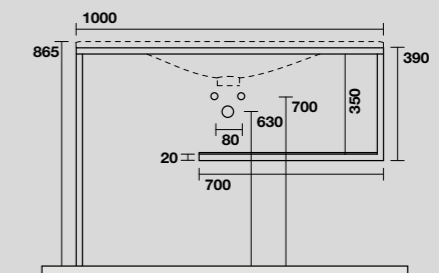

547031
SHAPE lavabo 102x52 cm incasso monoforo nero matt (tre fori a richiesta).
SHAPE 102x52 cm single hole matt black washbasin (three holes on demand).

LAVABO SHAPE 102 CM
SHAPE 102 CM WASHBASIN

LOUISE STRUTTURA A TERRA
LOUISE FLOOR-STANDING VANITY UNIT

9333k1
LOUISE struttura a terra in acciaio inox nero matt con ripiano in gres nero per lavabo Shape 102 cm.
LOUISE floor-standing matt black stainless steel vanity unit with black gres shelf for 102 cm Shape washbasin.

LOUISE STRUTTURA A TERRA PER LAVABO SHAPE 102 CM
LOUISE FLOOR-STANDING VANITY UNIT FOR 102 CM SHAPE WASHBASIN

9333k2
LOUISE struttura a terra in acciaio inox nero matt con ripiano in gres bianco per lavabo Shape 102 cm.
LOUISE floor-standing matt black stainless steel vanity unit with white gres shelf for 102 cm Shape washbasin.