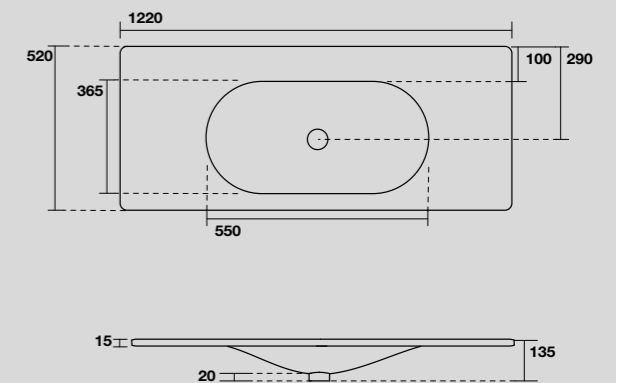

LAVABO SHAPE 122 CM
SHAPE 122 CM WASHBASIN

548001
 SHAPE lavabo 122x52 cm incasso monoforo bianco
 (tre fori a richiesta).
 SHAPE 122x52 cm single hole white washbasin
 (three holes on demand).

548030
 SHAPE lavabo 122x52 cm incasso monoforo bianco matt
 (tre fori a richiesta).
 SHAPE 122x52 cm single hole matt white washbasin
 (three holes on demand).

548031
 SHAPE lavabo 122x52 cm incasso monoforo nero matt
 (tre fori a richiesta).
 SHAPE 122x52 cm single hole matt black washbasin
 (three holes on demand).

LAVABO SHAPE 122 CM
SHAPE 122 CM WASHBASIN

9334k3
 SHAPE mobile a terra bianco con frontale rovere
 per lavabo Shape 122 cm e sifone salvaspazio.
 SHAPE white floor-standing vanity unit with oak front panel and
 space-saving bottle trap for 122 cm Shape washbasin.

9334k4
 SHAPE mobile a terra nero con frontale rovere
 per lavabo Shape 122 cm e sifone salvaspazio.
 SHAPE black floor-standing vanity unit with oak front panel and
 space-saving bottle trap for 122 cm Shape washbasin.