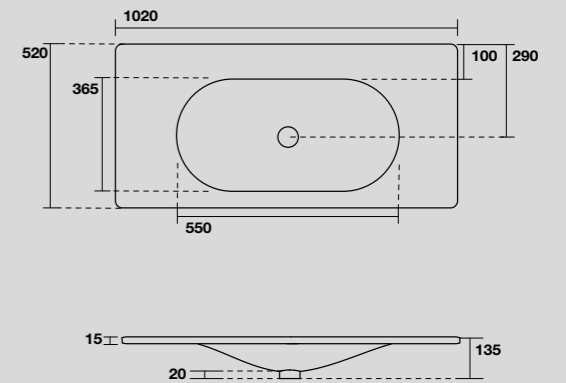

**LAVABO SHAPE 102 CM**  
**SHAPE 102 CM WASHBASIN**

**547001**  
 SHAPE lavabo 102x52 cm incasso monoforo bianco  
 (tre fori a richiesta).  
*SHAPE 102x52 cm single hole white washbasin  
 (three holes on demand).*

**547030**  
 SHAPE lavabo 102x52 cm incasso monoforo bianco matt  
 (tre fori a richiesta).  
*SHAPE 102x52 cm single hole matt white washbasin  
 (three holes on demand).*

**547031**  
 SHAPE lavabo cm 102x52 cm incasso monoforo nero matt  
 (tre fori a richiesta).  
*SHAPE 102x52 cm single hole matt black washbasin  
 (three holes on demand).*

**LAVABO SHAPE 102 CM**  
**SHAPE 102 CM WASHBASIN**

**SHAPE MOBILE A TERRA**  
**SHAPE FLOOR-STANDING VANITY UNIT**

**9334k1**  
 SHAPE mobile a terra bianco con frontale rovere  
 per lavabo Shape 102 cm e sifone salvaspazio.  
*SHAPE white floor-standing vanity unit with oak front panel and  
 space-saving bottle trap for 102 cm Shape washbasin.*

**9334k1**  
 SHAPE mobile a terra bianco con frontale rovere  
 per lavabo Shape 102 cm e sifone salvaspazio.  
*SHAPE white floor-standing vanity unit with oak front panel and  
 space-saving bottle trap for 102 cm Shape washbasin.*