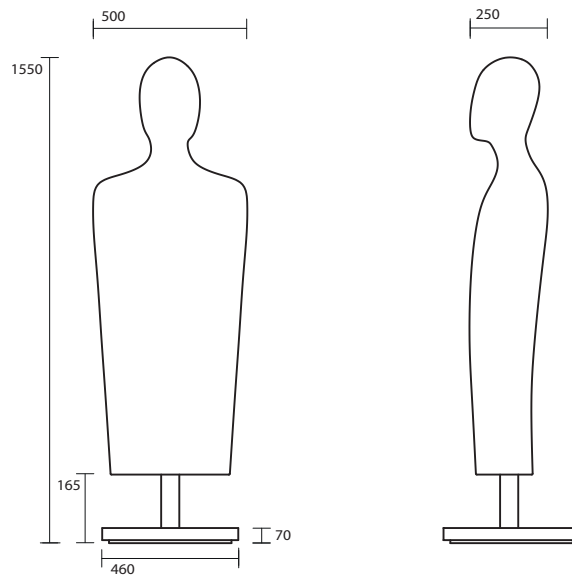

artwork

ITALIAN HERITAGE

4720 ADAM scultura
Peso 51,00 Kg

4720 ADAM sculpture
Weight 51,00 kg

BIANCO LUCIDO 01

NERO LUCIDO 04

BIANCO/PLATINO 44

BIANCO/ORO 39