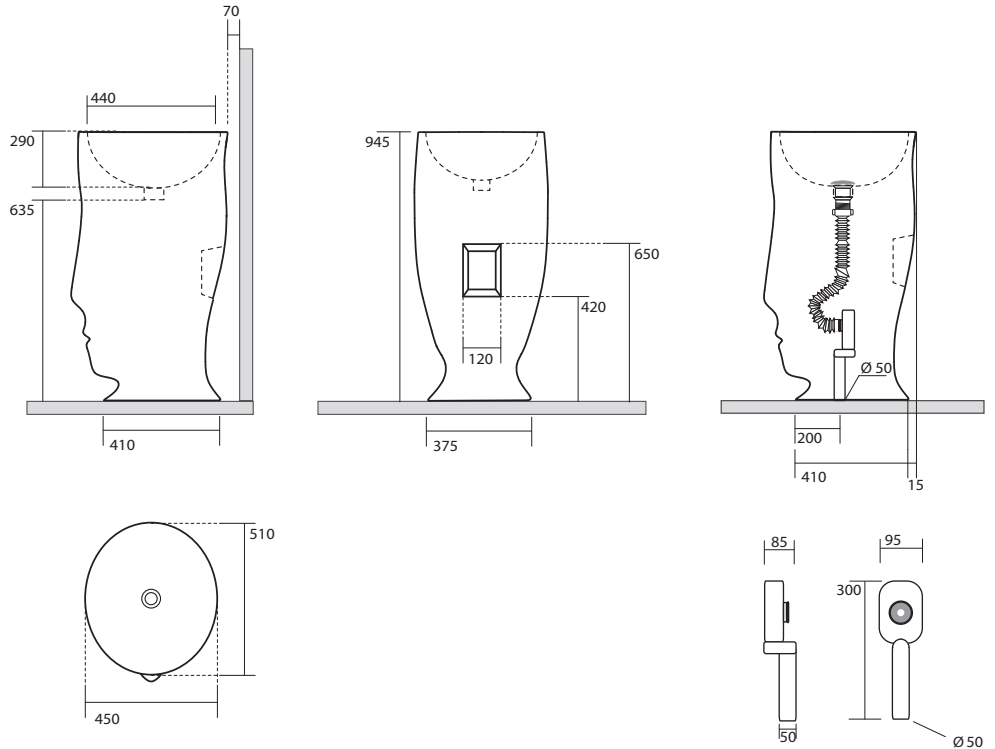

# artwork

ITALIAN HERITAGE

4740 MOLOCO  
Lavabo freestanding  
scarico a parete  
o pavimento  
Peso 43,00 Kg

4740 MOLOCO  
Freestanding washbasin  
wall outlet or floor  
Weight 43,00 kg

BIANCO LUCIDO 01